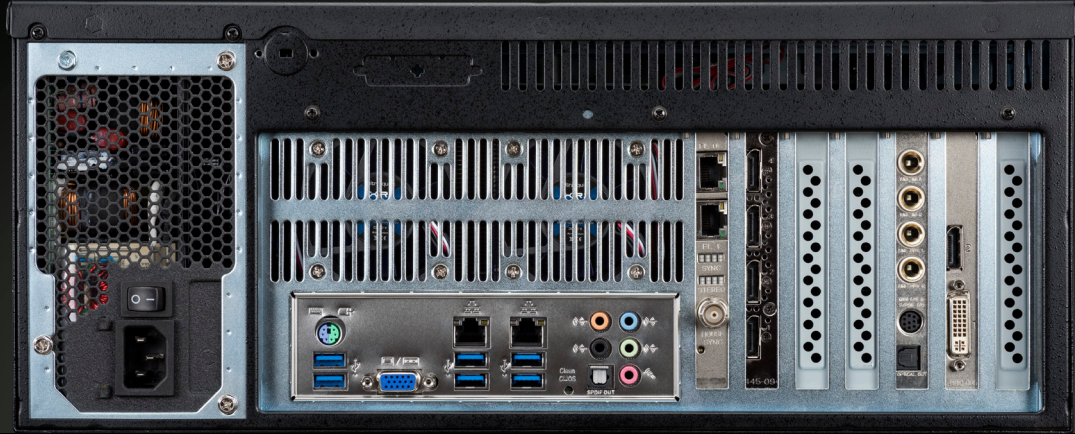

# WINGS ENGINE PRO

Technical Specifications

<b>Product Type</b>	<b>Universal Media Server</b>	
Available models	Dual   Triple   Quad	
Art. Nr.	SMW-PR2   ..PR3   ..PR4	
<b>Physical</b>		
Case Dimension (WxDxH)	428 x 506 x 178 mm	
Max. Product Dimension*	485 x 546 x 178 mm	
Product Weight	26kg	
Shipping Dimension	590 x 680 x 340mm	
Shipping Weight	32,3kg	
<b>Hardware</b>		
Server Grade Hardware Components	Yes	
CPU Type	Intel i7	
CPU # of Cores/# of Threads	8/16	
CPU Frequency	3,0GHz	
RAM	16GB	
ECC RAM	-	
Touch Display	-	
<b>Power</b>		
Power Supply	100-240VAC, 50-60Hz	
Power Consumption Peak	1000W	
Power Consumption Average with High Load*)	320W	
Redundant Power Supply Hot-Plug	-	