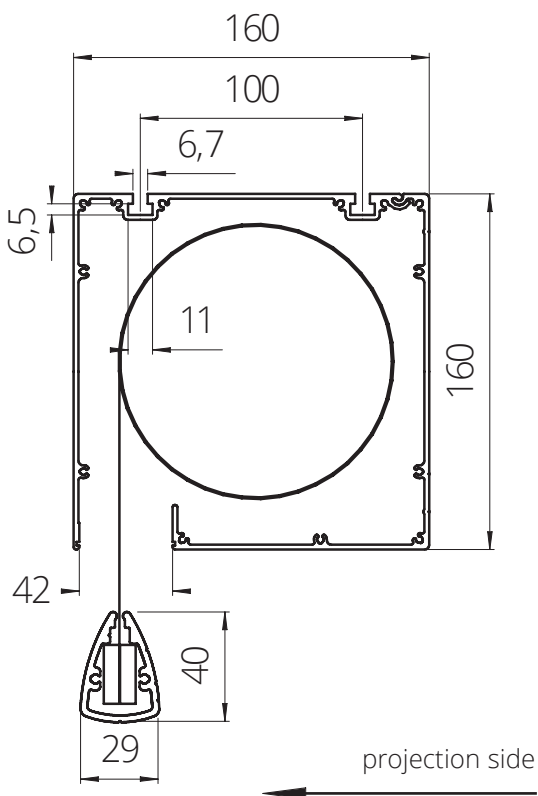

Dimensions of the Projection Screen

Cross Section Inline-Casing

Universal - Mounting Bracket