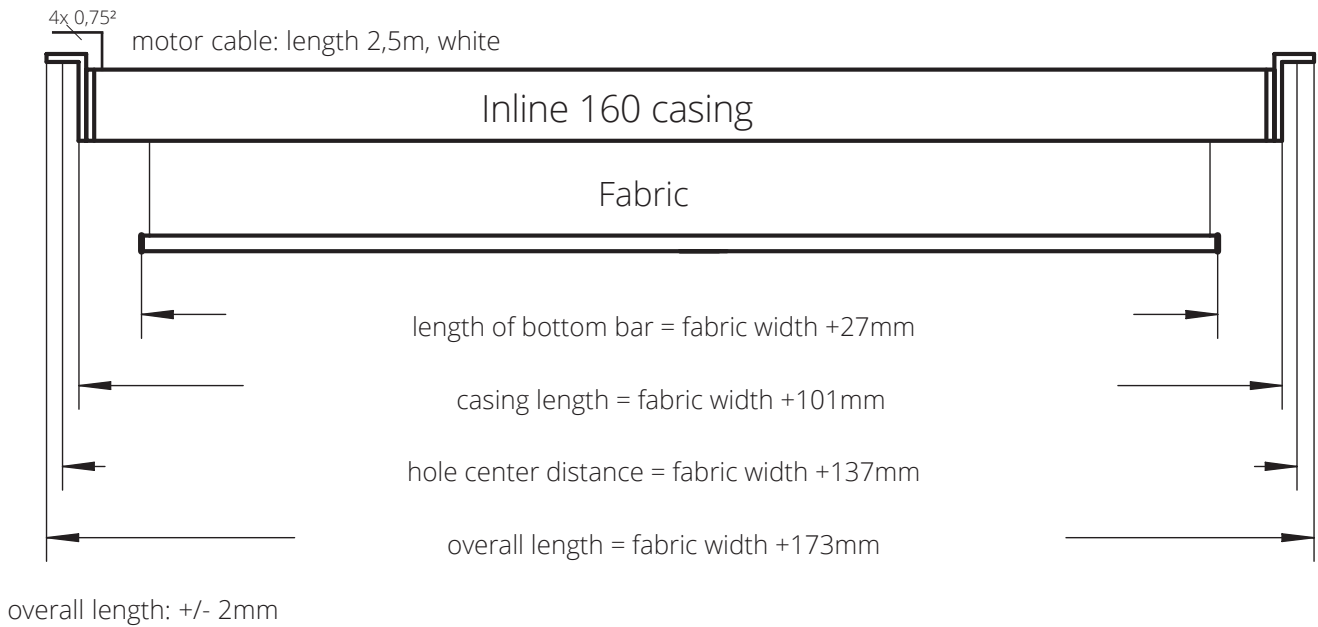

Dimensions of the Projection Screen

Cross Section Inline-Casing

Universal - Mounting Bracket