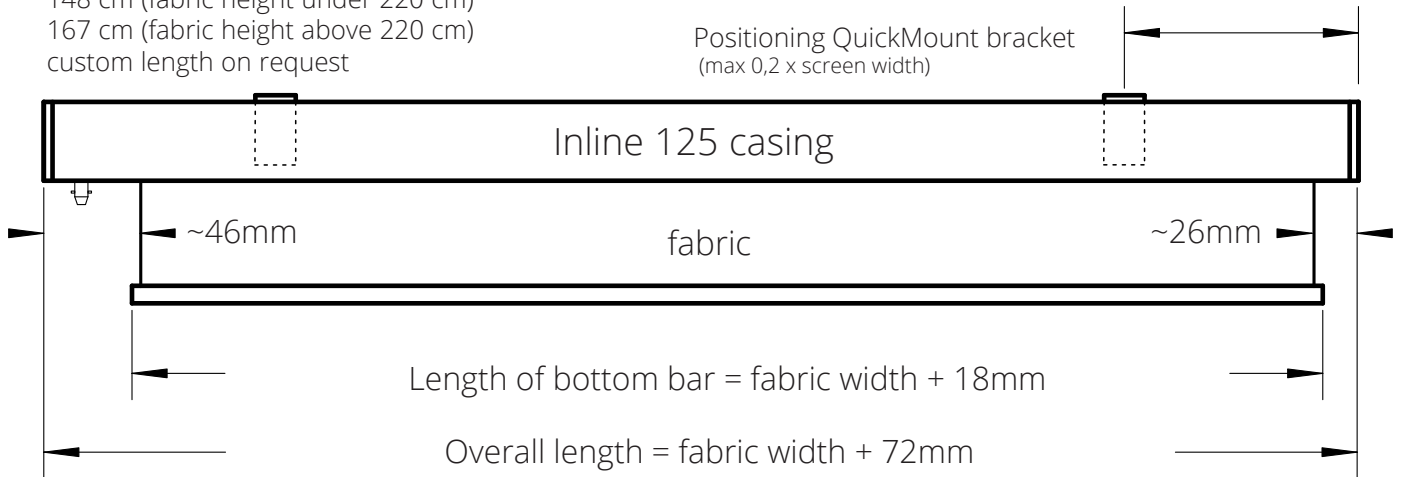

## Dimensions of the Projection Screen

Crank length:  
148 cm (fabric height under 220 cm)  
167 cm (fabric height above 220 cm)  
custom length on request

Positioning QuickMount bracket  
(max 0,2 x screen width)

overall length: +/- 2mm

## Cross Section Inline-QuickMount