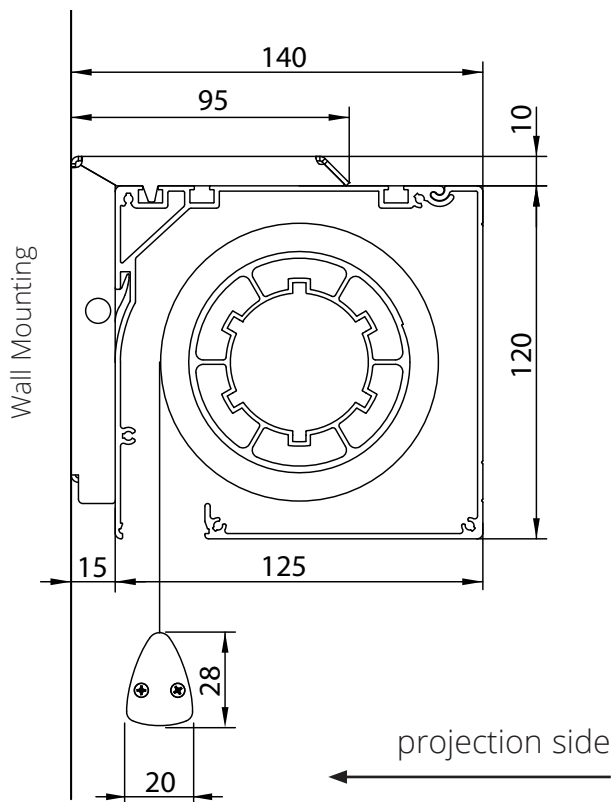

## Dimensions of the Projection Screen

Crank length:  
148 cm (fabric height under 220 cm)  
167 cm (fabric height above 220 cm)  
custom length on request

Positioning QuickMount bracket  
(max 0,2 x screen width)

overall length: +/- 2mm

## Cross Section Inline-QuickMount