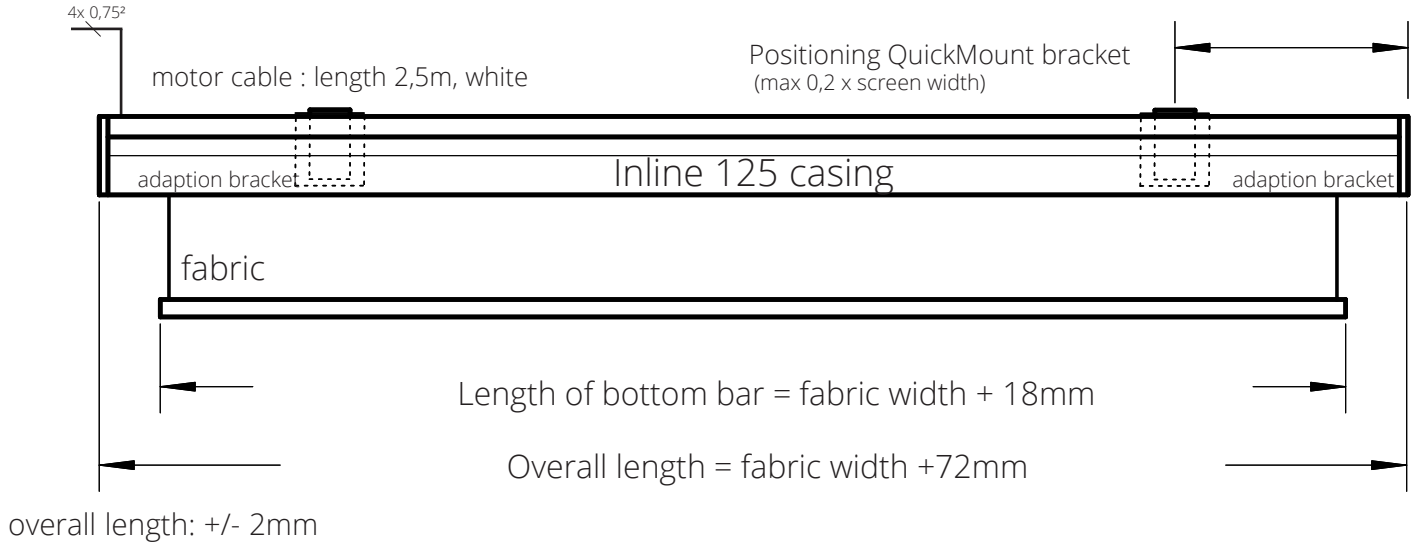

INLINE 125 QM MOTOR FABRIC UNWINDS FRONT

Dimensions of the Projection Screen

The QuickMount-brackets can be fixed within the mounting area (0,2x casing length) at any position on wall or ceiling. The adaption bracket have to be mounted according to the QuickMount positioning on top of the casing by clamp bars and 6 screws each. The projection screen can be hooked onto the QuickMount brackets via these adaption brackets and secured.

Cross-section Inline-QuickMount

QuickMount Bracket

Version: 11/17