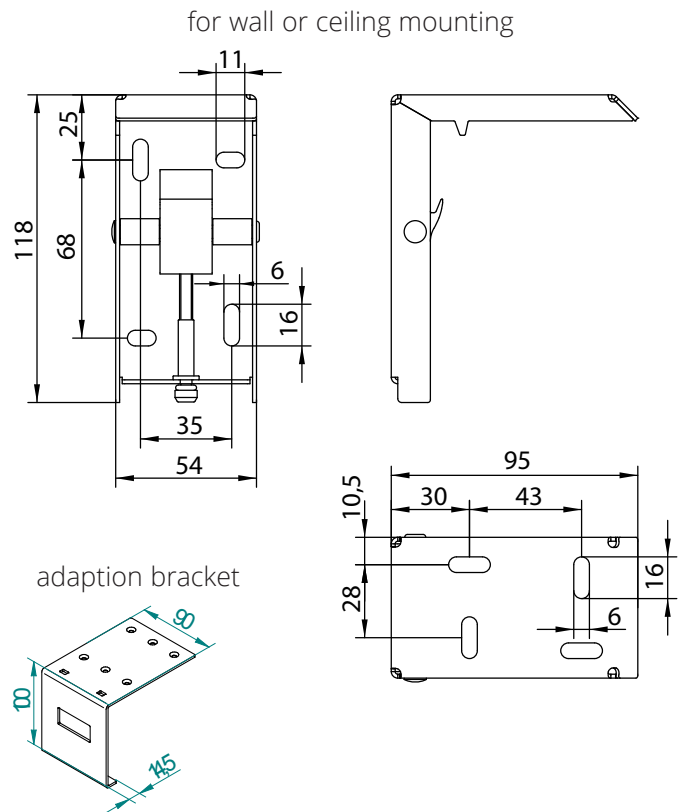

INLINE 125 QM MOTOR FABRIC UNWINDS FRONT

Dimensions of the Projection Screen

The QuickMount-brackets can be fixed within the mounting area (0,2x casing length) at any position on wall or ceiling. The adaption bracket have to be mounted according to the QuickMount positioning on top of the casing by clamp bars and 6 screws each. The projection screen can be hooked onto the QuickMount brackets via these adaption brackets and secured.

Cross-section Inline-QuickMount

QuickMount Bracket

Version: 11/17