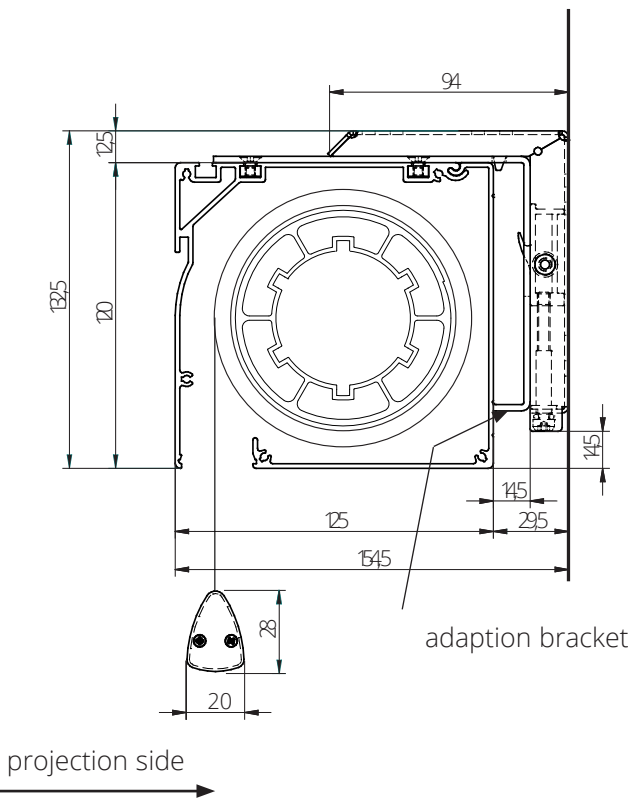

INLINE 125 QM MOTOR FABRIC UNWINDS FRONT

Dimensions of the Projection Screen

The QuickMount-brackets can be fixed within the mounting area (0,2x casing length) at any position on wall or ceiling. The adaption bracket have to be mounted according to the QuickMount positioning on top of the casing by clamp bars and 6 screws each. The projection screen can be hooked onto the QuickMount brackets via these adaption brackets and secured.

Cross-section Inline-QuickMount

QuickMount Bracket

Version: 11/17