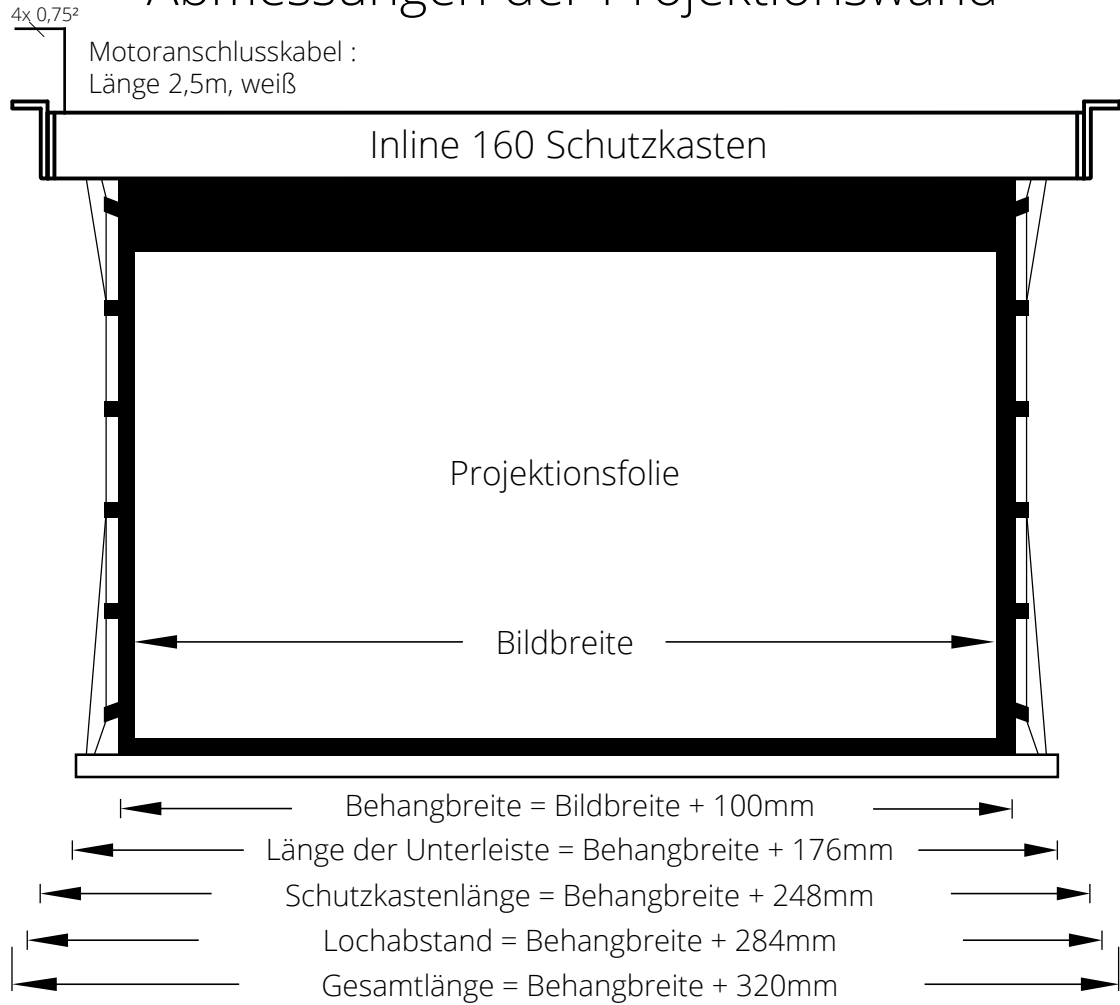

Abmessungen der Projektionswand

Cross Section Inline-Casing

Universal - Mounting Bracket for wall and ceiling mounting