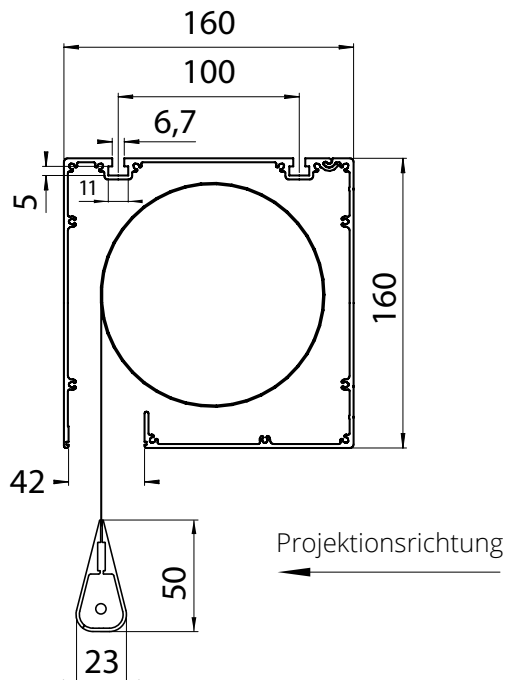

Abmessungen der Projektionswand

Cross Section Inline-Casing

Universal - Mounting Bracket for wall and ceiling mounting