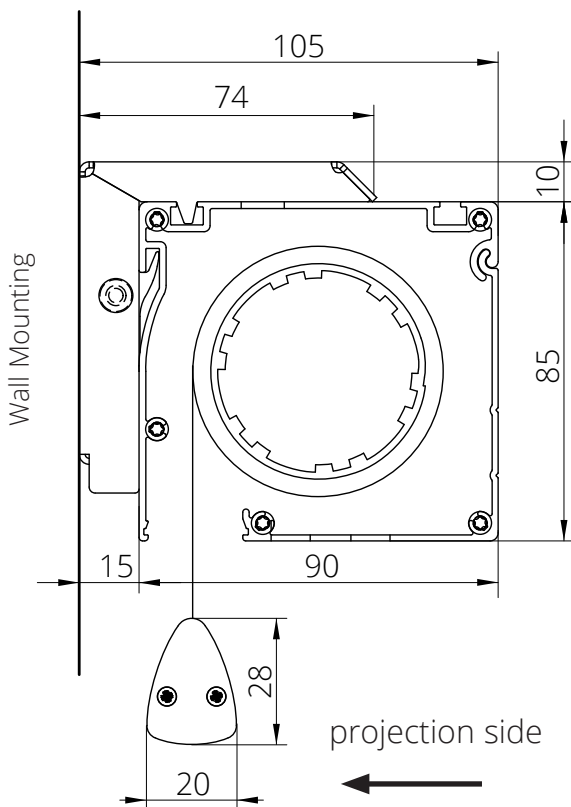

Dimensions of the Projection Screen

Cross Section Inline-QuickMount

QuickMount Bracket

for wall and ceiling mounting