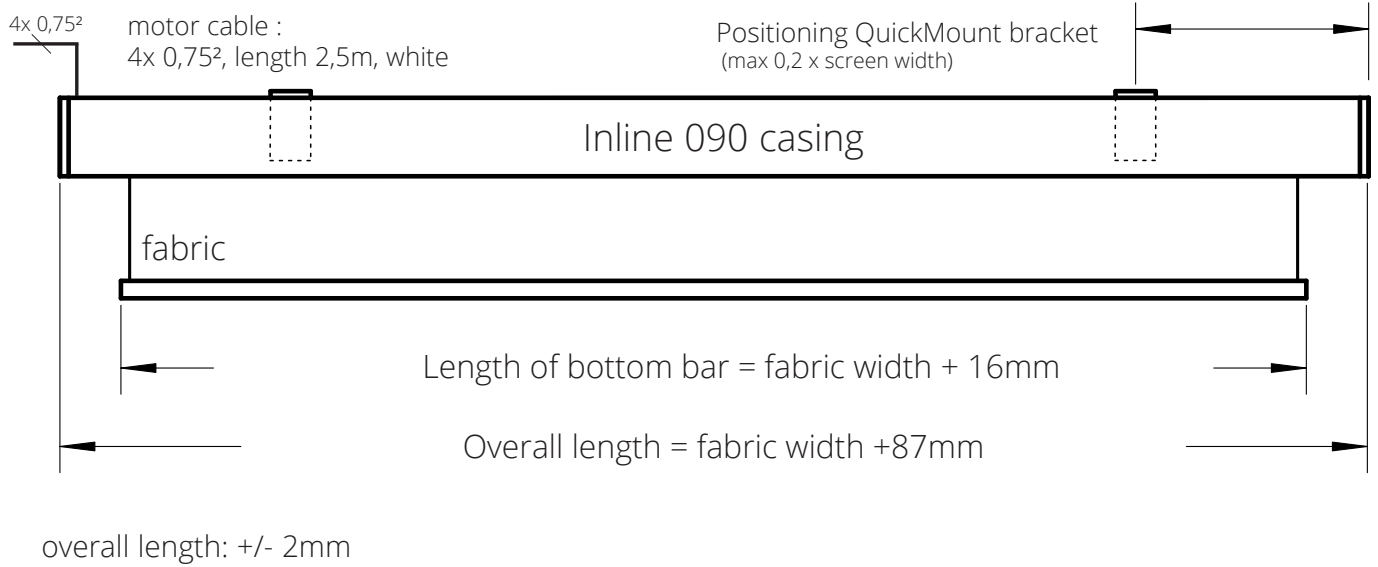

Dimensions of the Projection Screen

Cross Section Inline-QuickMount

QuickMount Bracket

for wall and ceiling mounting